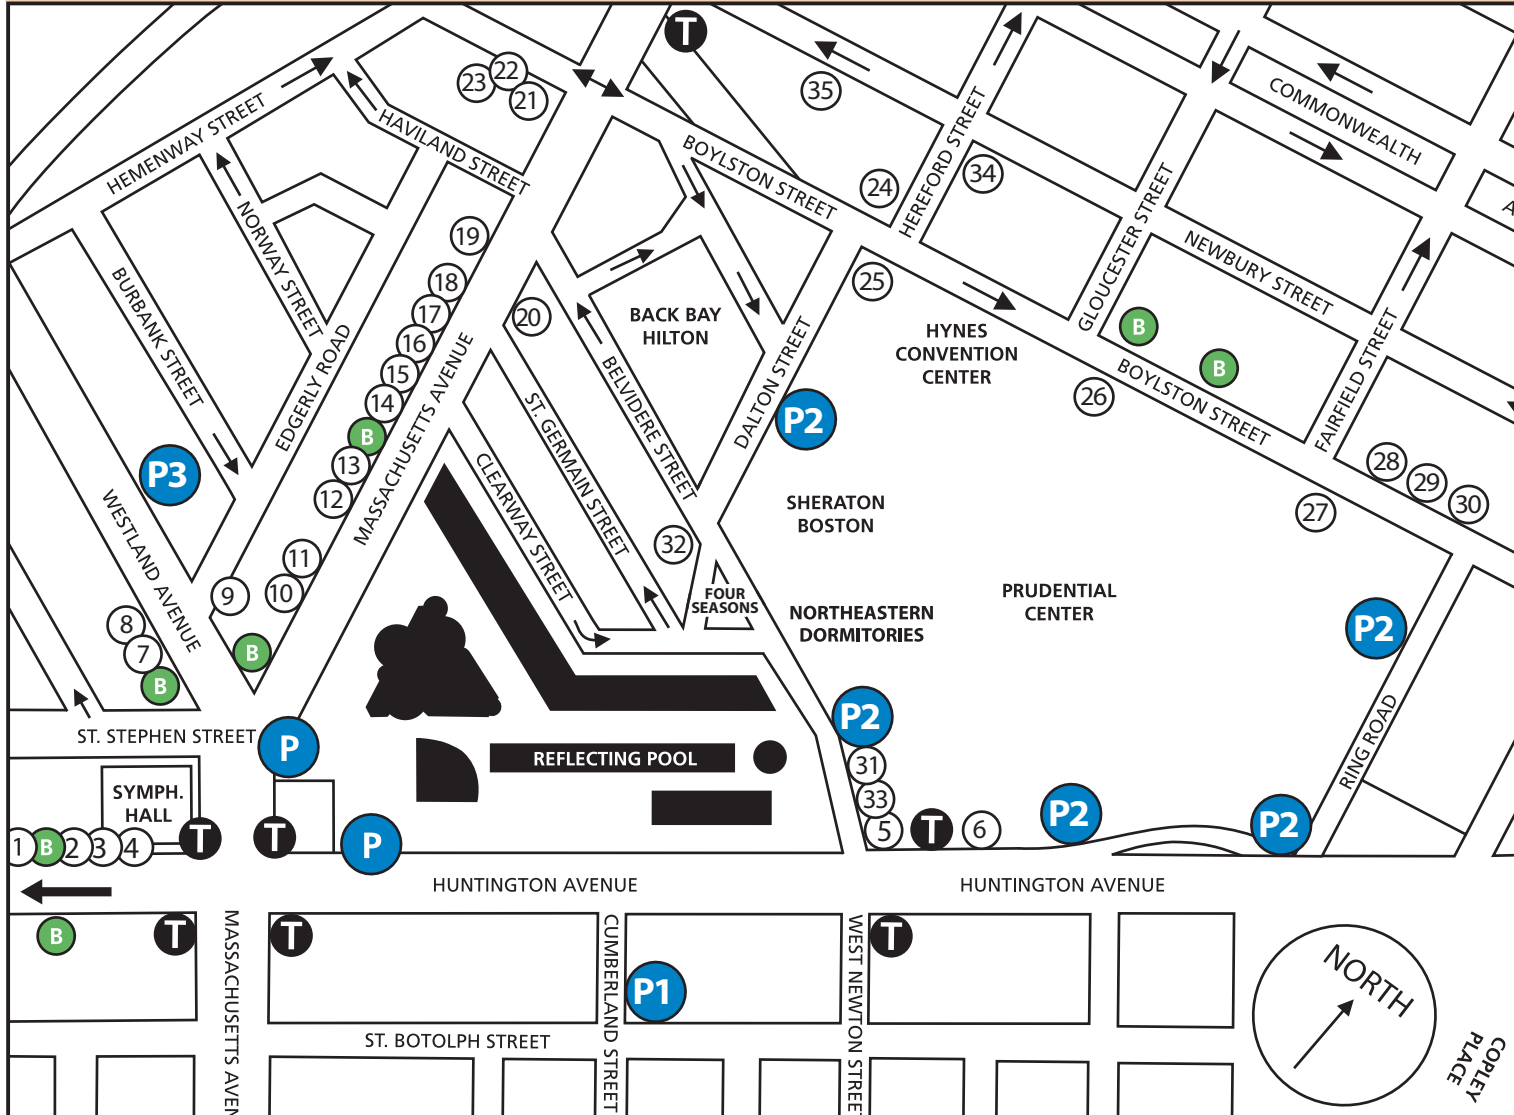

Map of The Mother Church & local area in Back Bay

MAP KEY

1. **P Annual Meeting Church Parking**
2. Fridays, free from 5:00 p.m. to 11:00 p.m. with church validation
   - Saturday and Sunday, free with church validation
   - Monday, free from 10:00 a.m. to 6:00 p.m. with church validation
   - Tuesday, will be offered at regular rates until garage is full
     (Monday is a business day, and the church garage also has employees and contractors.)

Alternate Parking (Monday & Tuesday)

- **P1** Greenhouse Parking, 150 Huntington
- **P2** Prudential Parking Garage (Some Prudential stores and restaurants will validate)
- **P3** Westland Avenue Parking Garage, 35 Westland Avenue
- **T** Subway (Green Line)
- **B** Bank / ATM